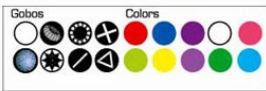

ACCU SCAN 250   **$770.00**
9 Colors + spot
7 Rotating gobos
250 watt Discharge Lamp
8 DMX Channels